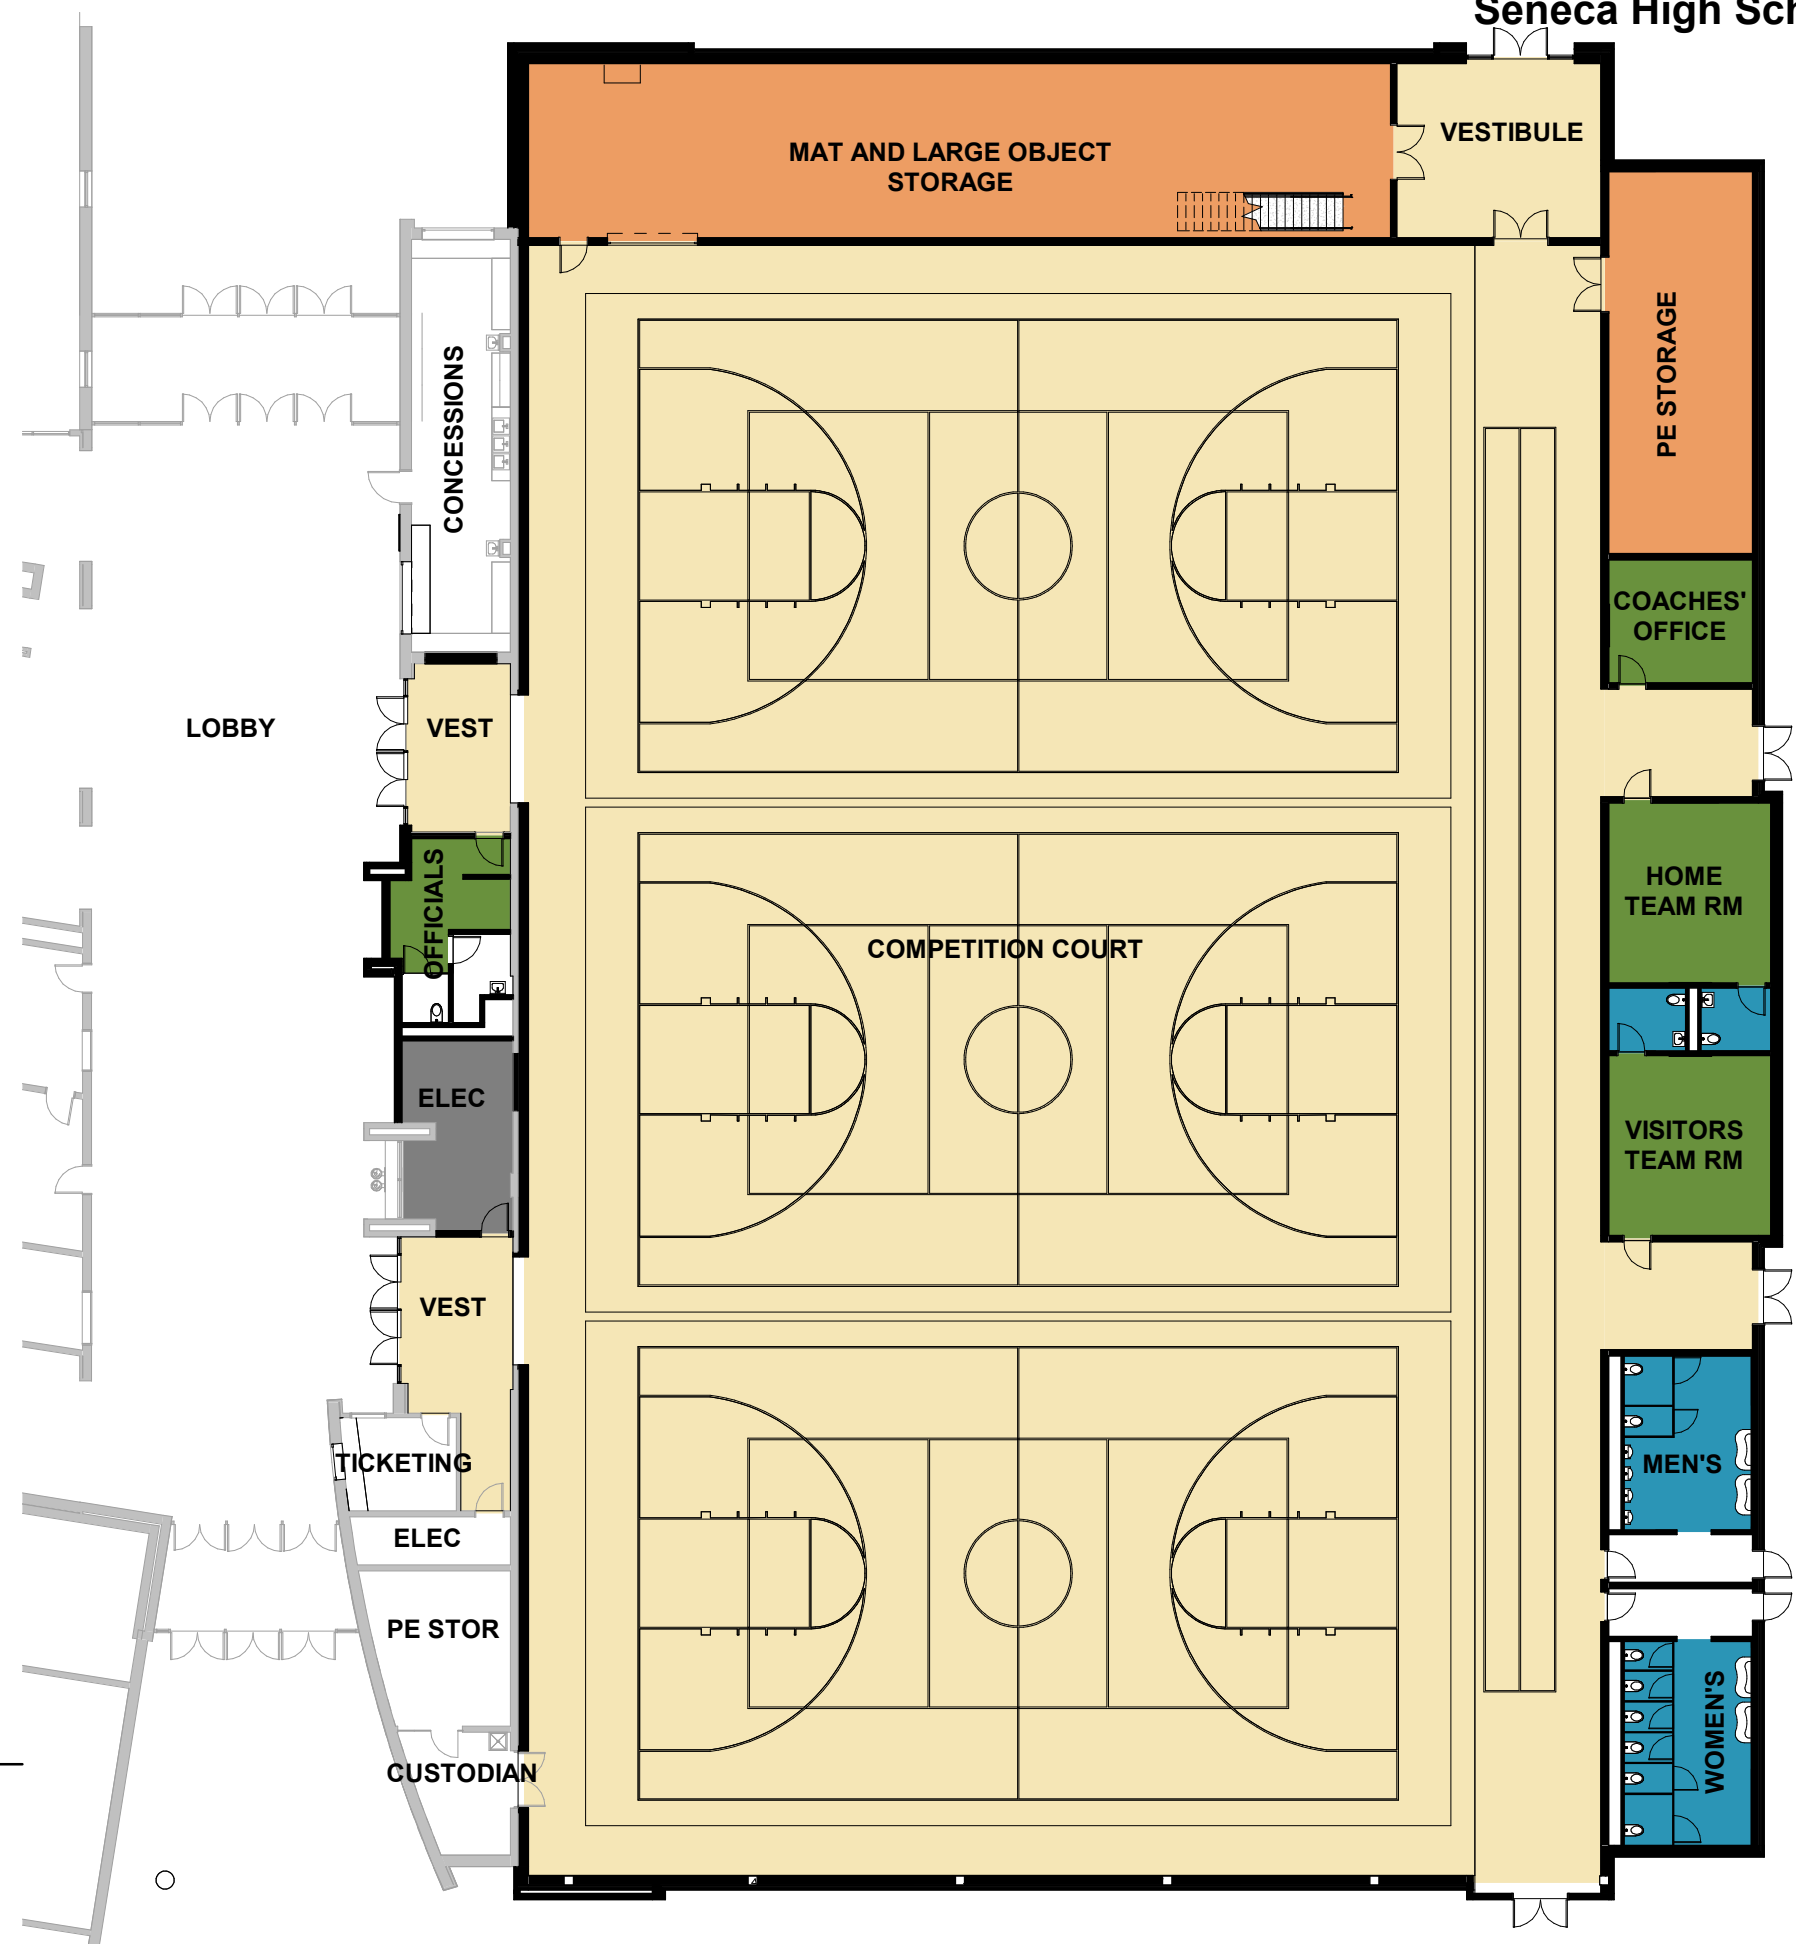

1 SITE PLAN
1" = 100'-0"
0 75' 150'

Seneca High School Gymnasium Addition

Seneca High School
May 11, 2022

FUNCTION LEGEND

- ACTIVITY & CIRCULATION
- SUPPORT SPACES
- TOILETS
- MECH/ELEC
- STORAGE

1 GYMNASIUM ADDITION PLAN
3/64" = 1'-0"
0 16' 32'