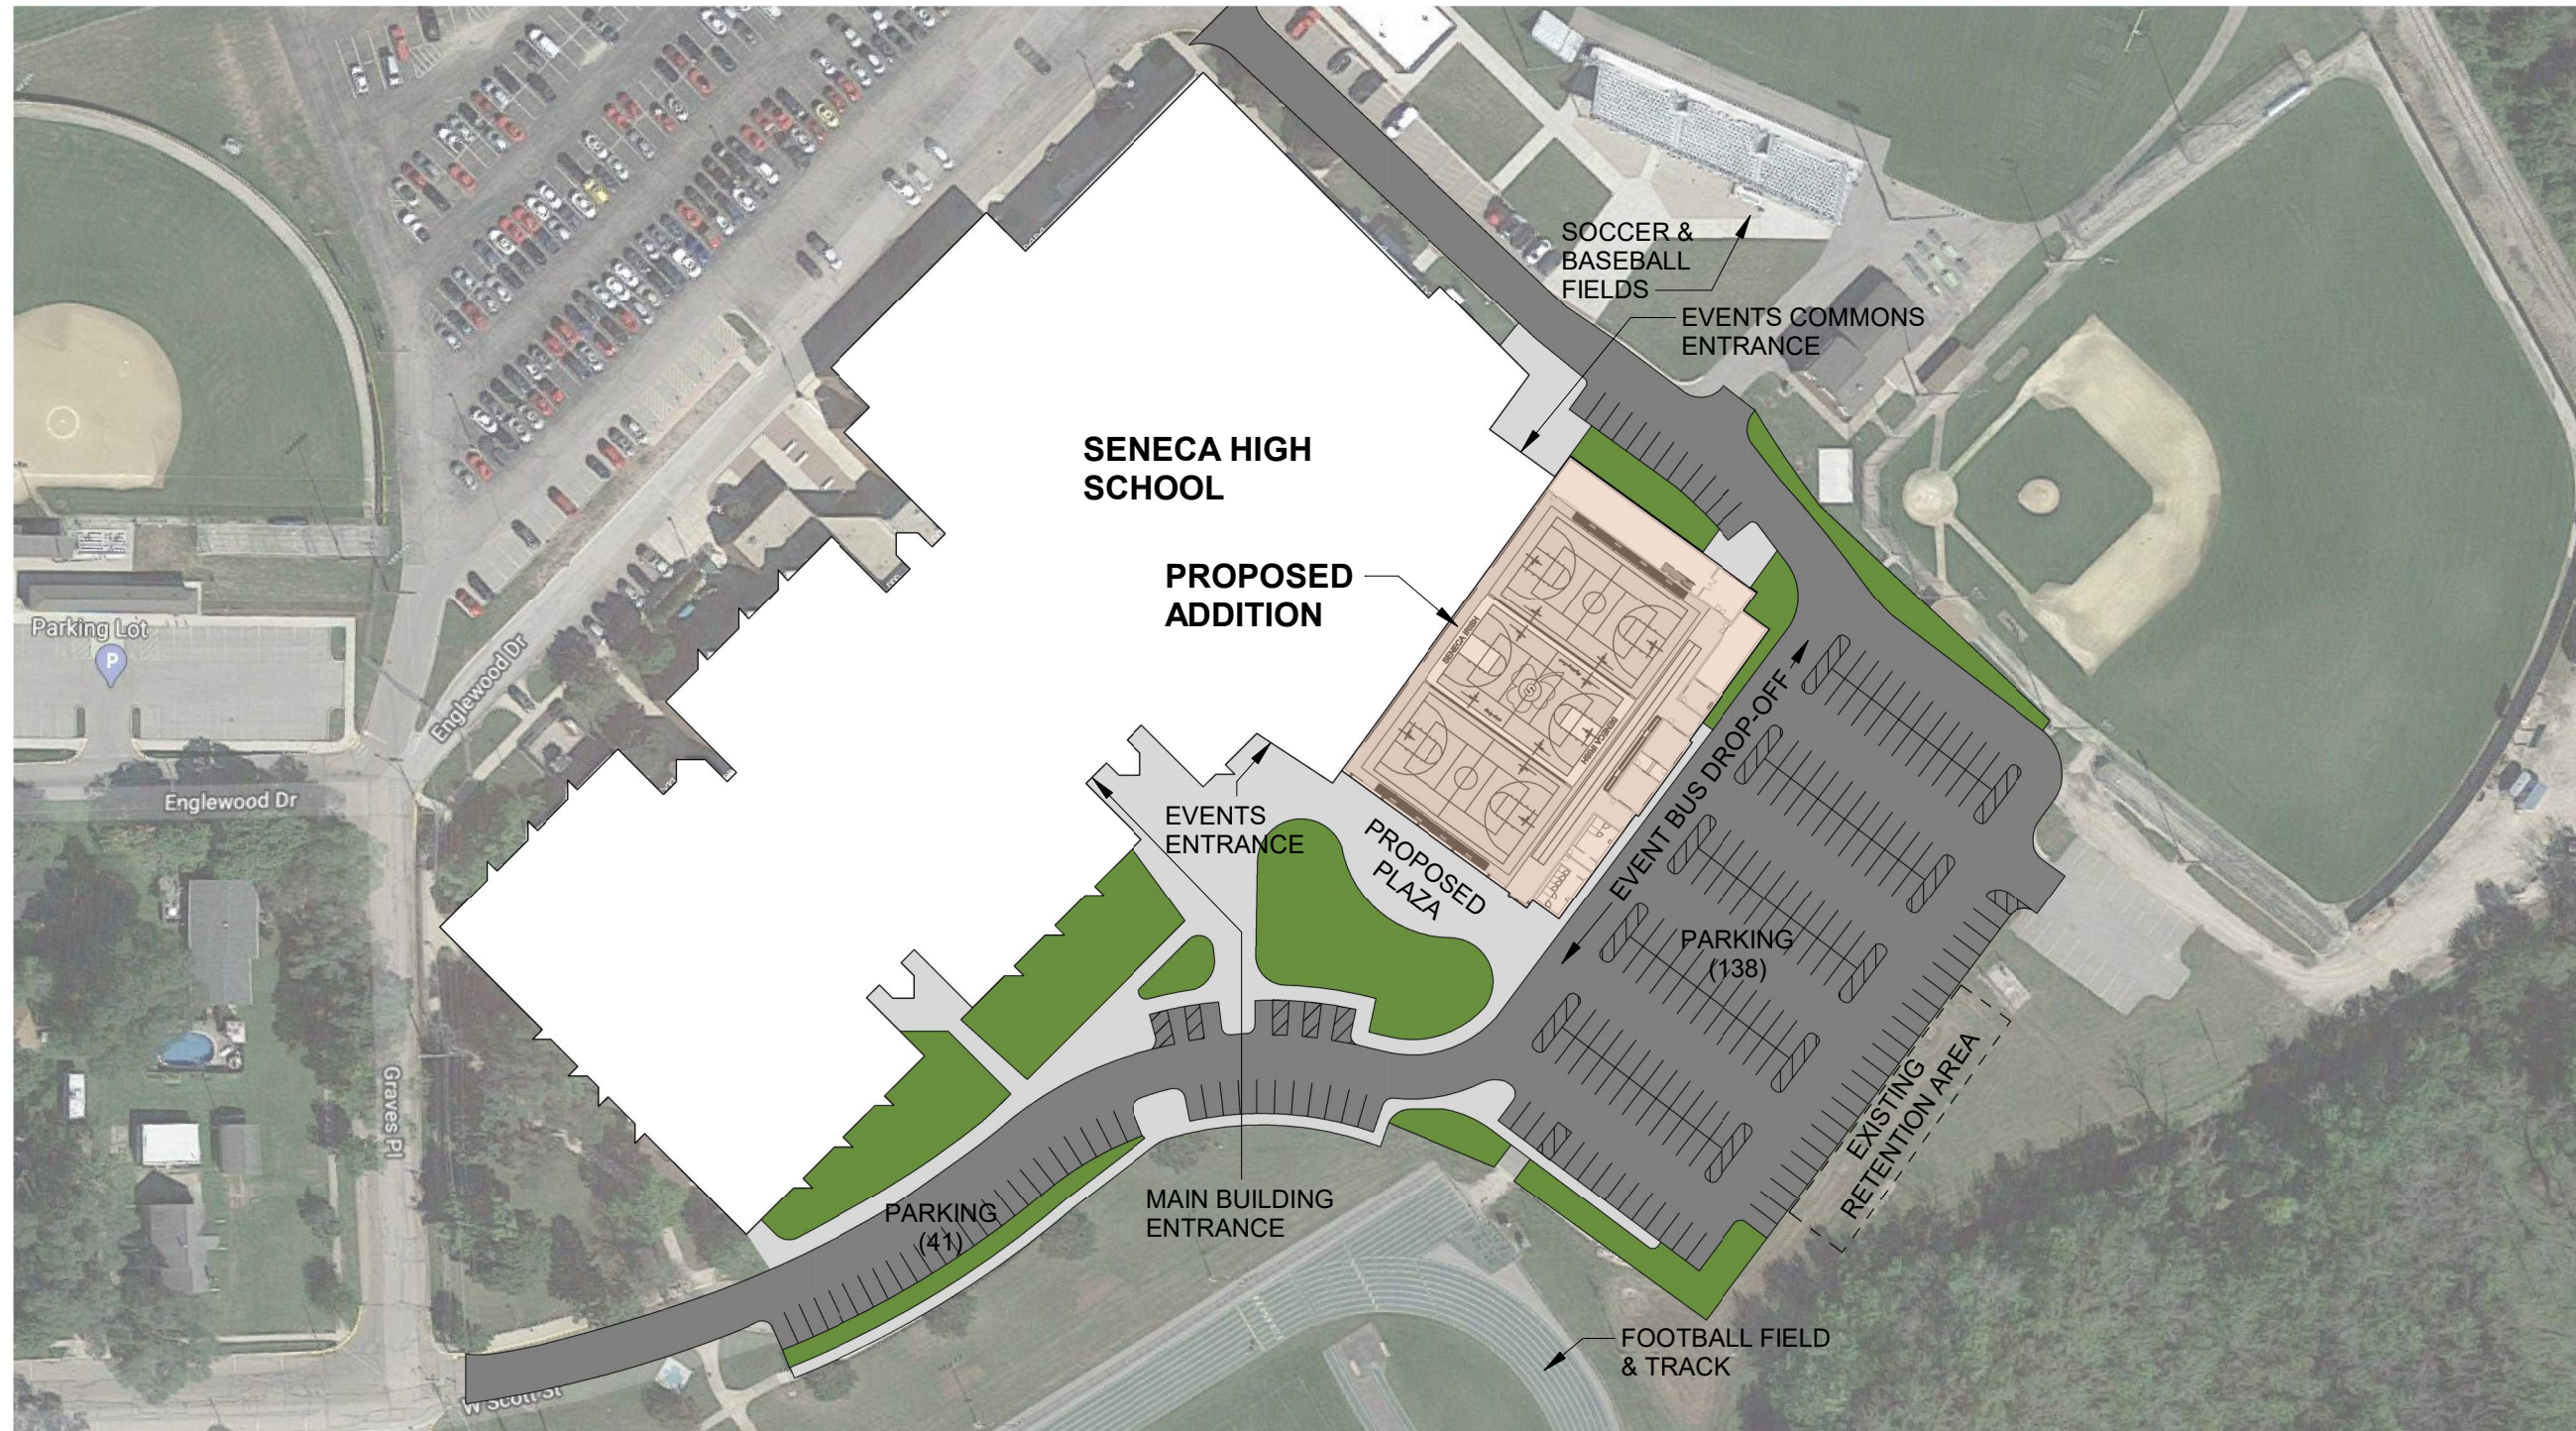

# **Core Planning Group Finishes Review**

Seneca High School

## **Seneca High School Gymnasium Addition 223002**

Seneca, IL  
May 11, 2022

Site & Parking  
Schematic Plan  
Gymnasium Floor Plan  
Comp Court Layout  
BBall Court  
Vball Layout  
Main Entry & Plaza - Drone View  
Gymnasium Addition  
East Exterior View  
North Exterior View  
South Exterior Plaza  
Main Entry Approach

Event Entrance  
Events Lobby & Donor Wall  
Comp Court Layout  
BBall Court no curtain  
BBall Court W/ Curtain  
Gym Bleacher View  
Gym Bleacher View  
Gym Bleacher View  
Comp Court Design  
Comp Court Design

**1 SITE PLAN**  
 1" = 100'-0"  
 0 75' 150'