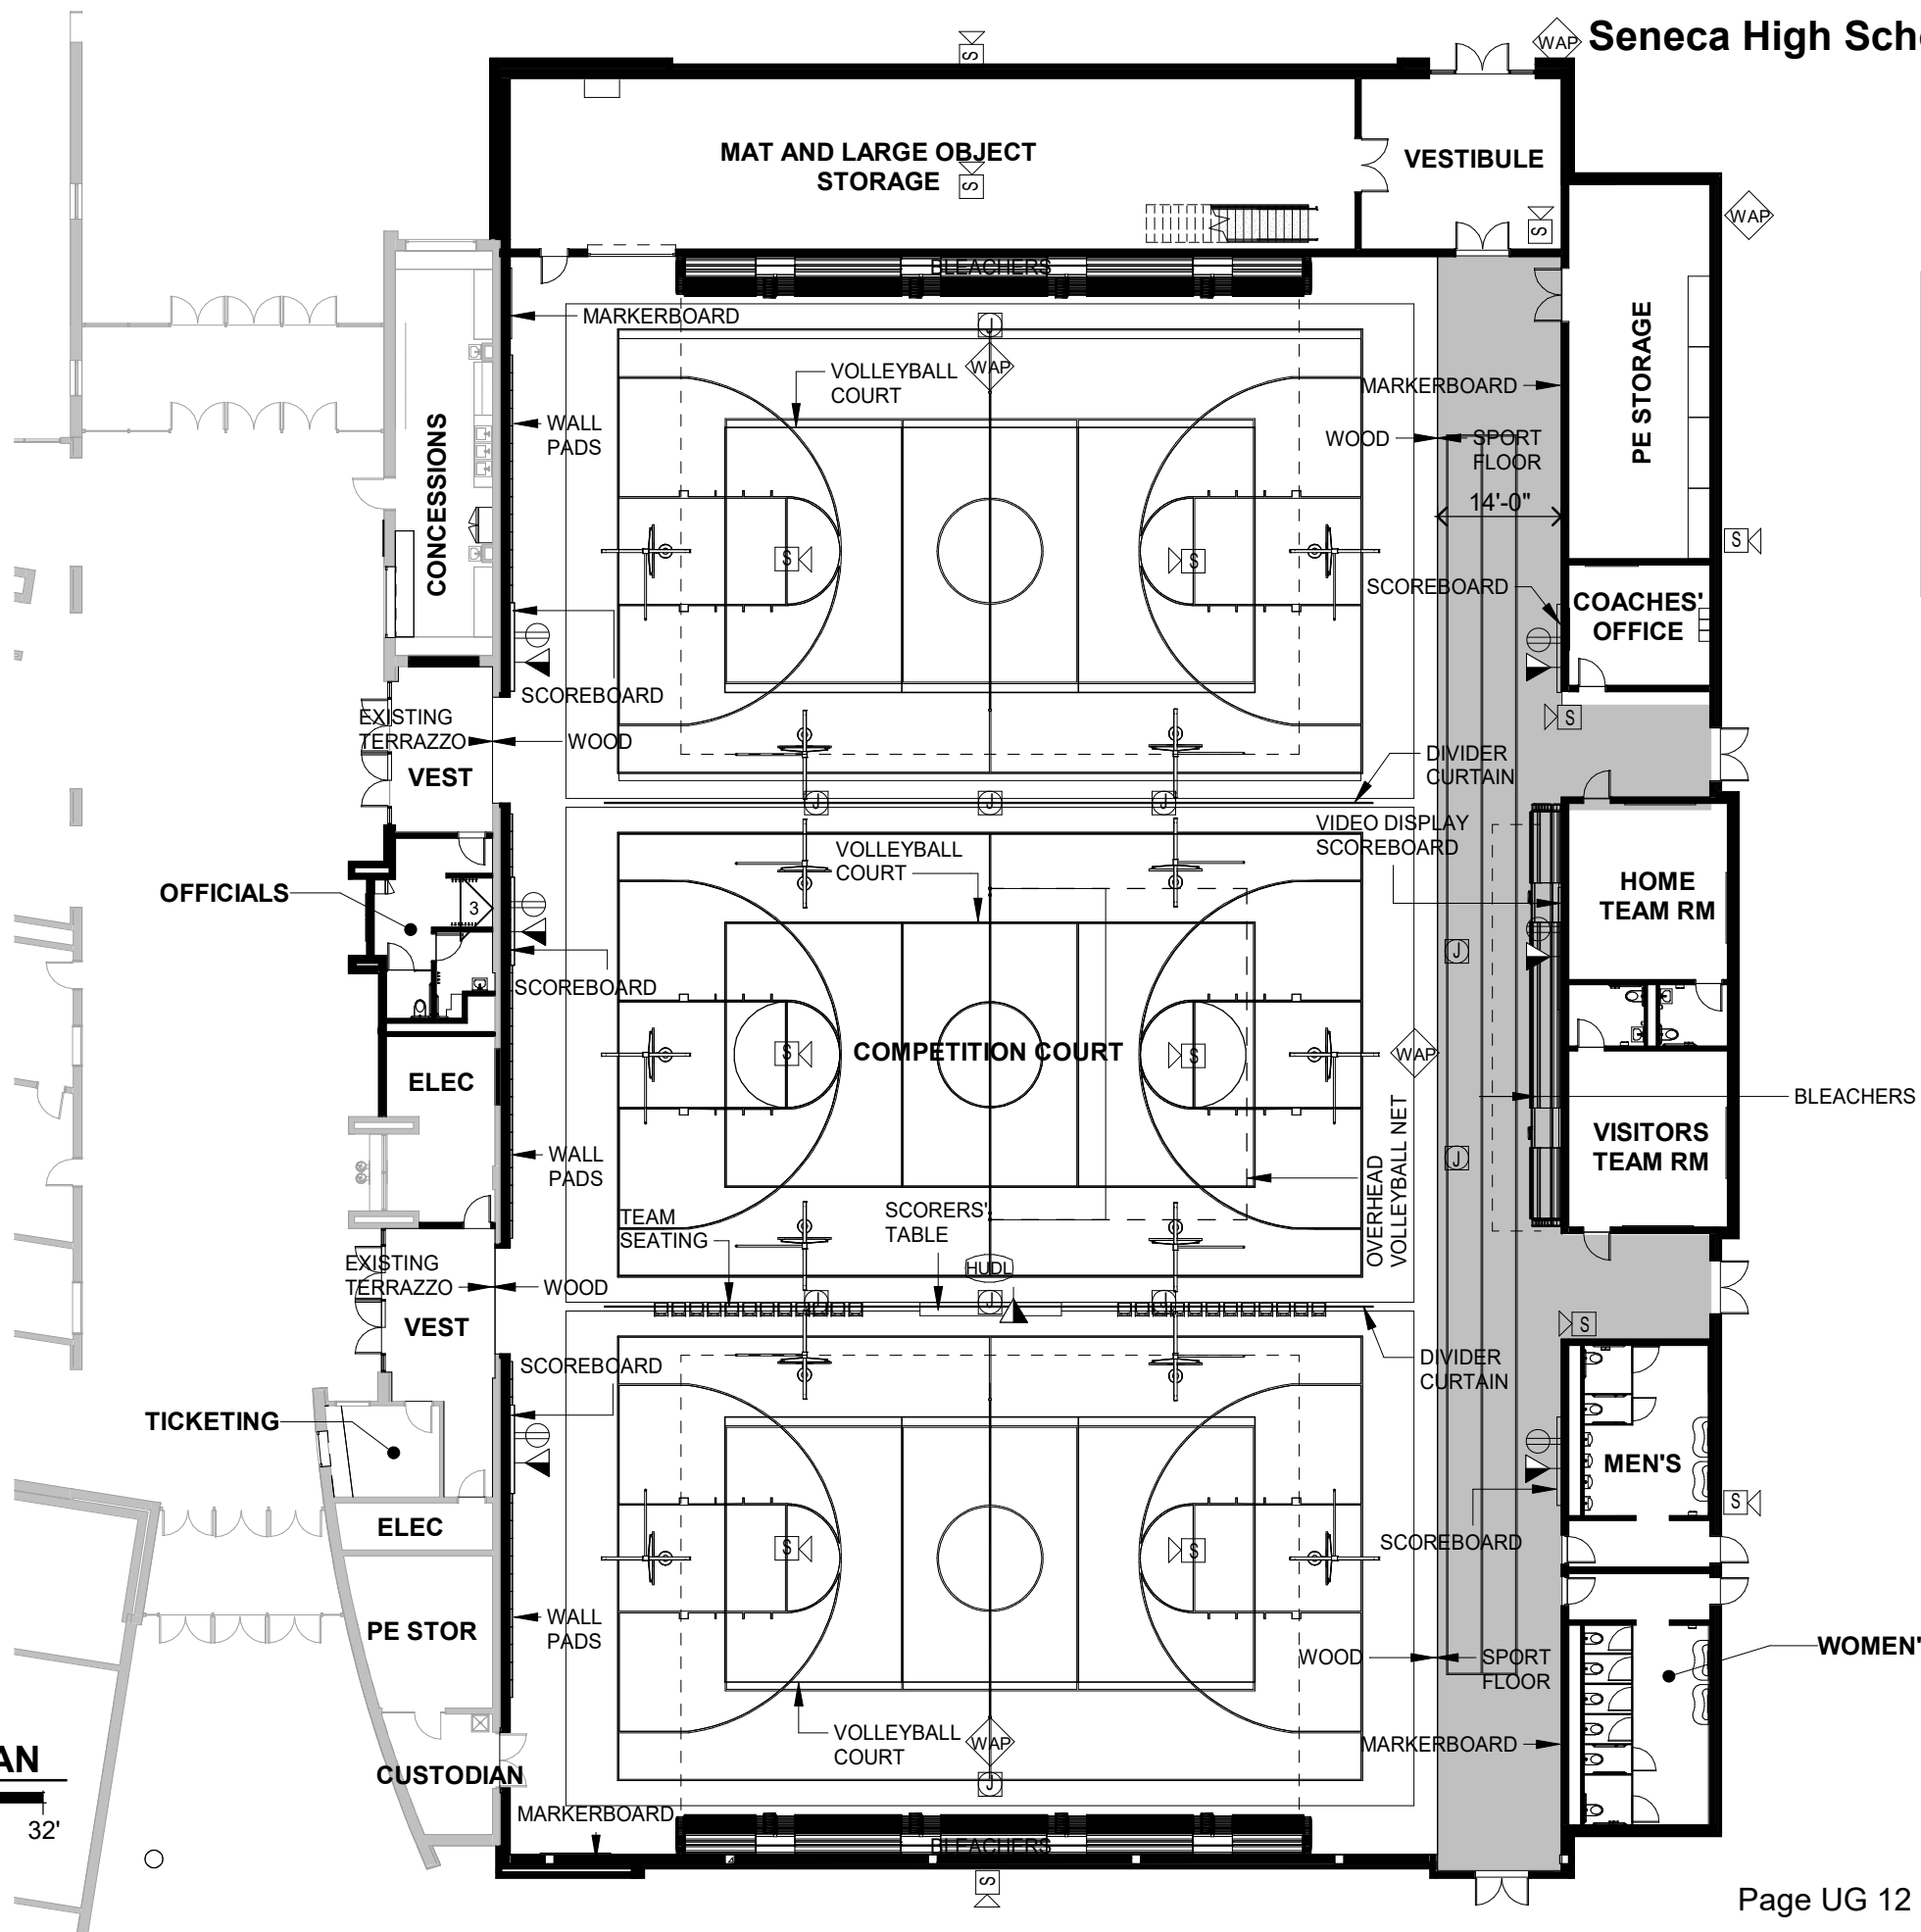

NOTES:
REINSTALL MAT LIFTS IN LARGE STORAGE ROOM

FINISHES:
FLOORING- WOOD AND RUBBER
ATHLETIC FLOOR
WALLS- CMU AND PAINT
CEILING- EXPOSED
LIGHTING- LED

ELECTRICAL SYMBOL KEY

- PHONE
- DUPLEX RECEPTACLE
- DOUBLE DUPLEX RECEPTACLE
- SURFACE MOUNT DEVICES
- SINGLE LIGHT SWITCH
- WALL OR CEILING PROJECTOR
- TV OUTLET (HIGH AND/OR LOW)
- DATA OUTLET
- FLOOR BOX (POWER AND DATA)
- CAMERA
- HUDL CAMERA
- WIRELESS ACCESS POINT
- NETWORK BOX
- VAPE SENSOR

1 GYMNASIUM ADDITION PLAN
3/64" = 1'-0"
0 16' 32'

5/10/2022 6:04:04 PM
BIM 360://223002- Seneca HS Gymnasium Addition/Seneca HS Central (2021)_Arch.rvt
BIM 360://223002- Seneca HS Gymnasium Addition/Seneca HS Central (2021)_Arch.rvt