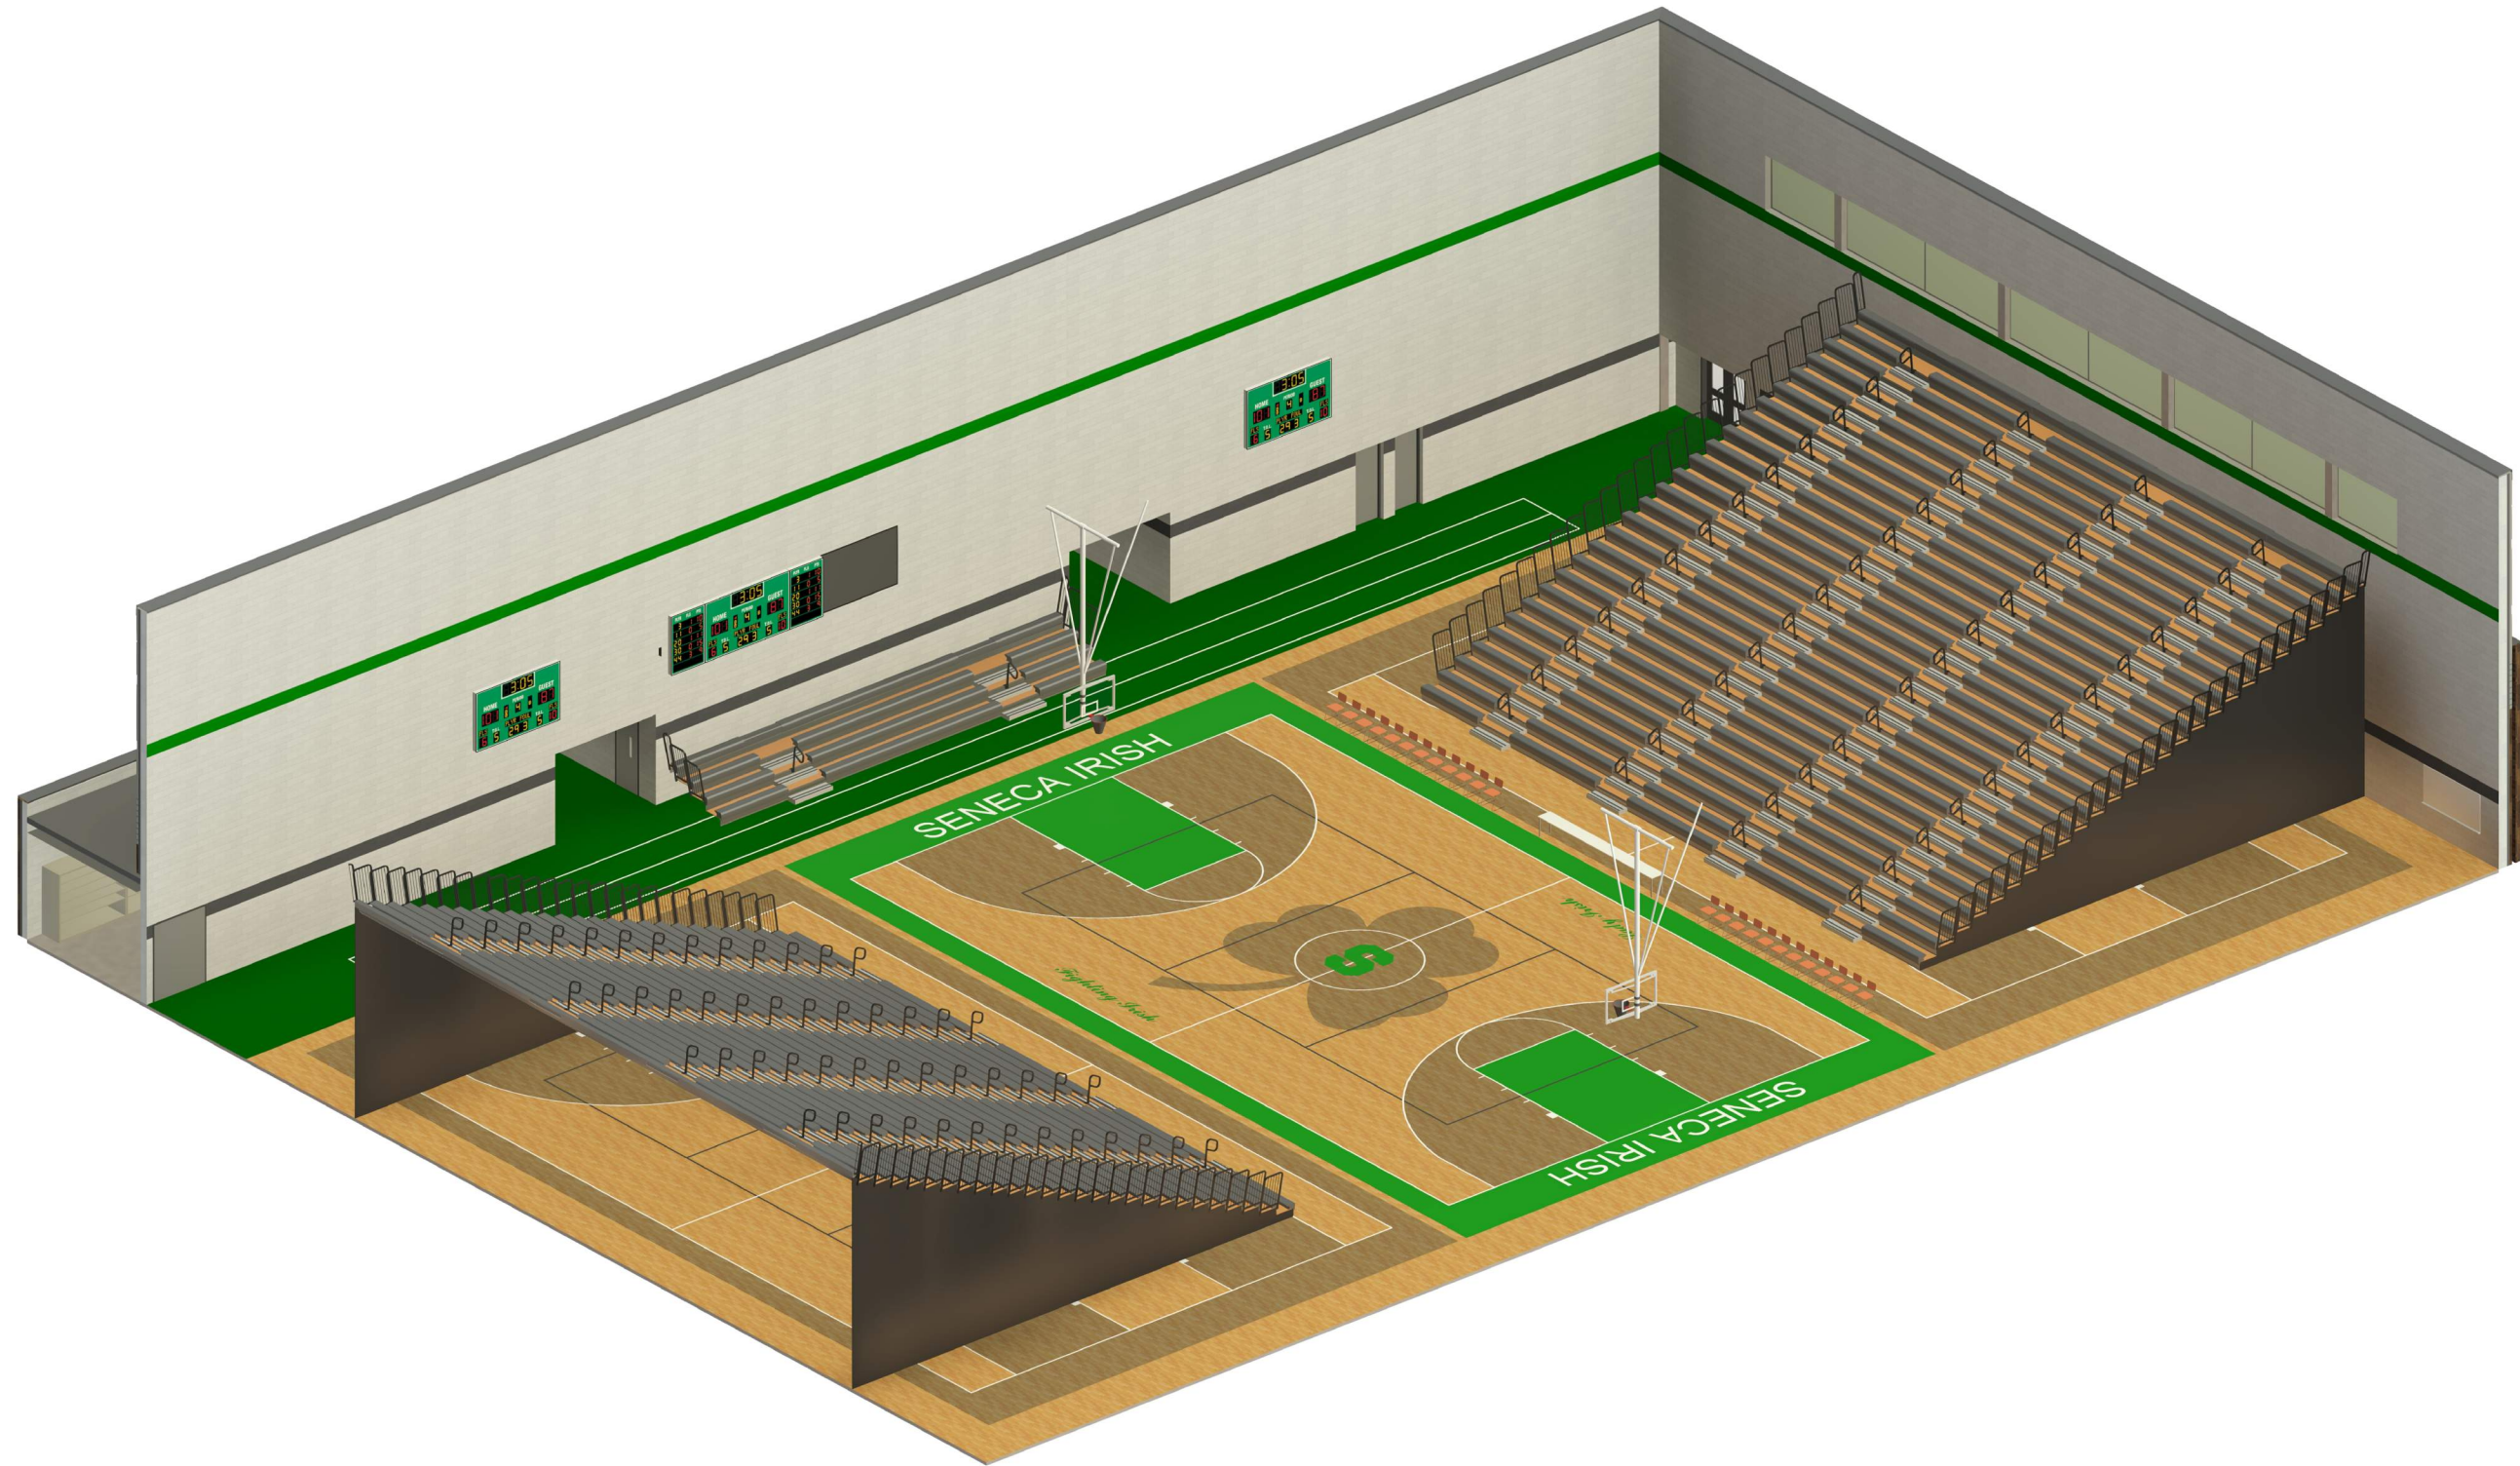

**1 GYMNASIUM ADDITION PLAN**  
 3/64" = 1'-0"  
 0 16' 32'

5/10/2022 6:04:04 PM  
 BIM 360://223002- Seneca HS Gymnasium Addition/Seneca HS Central (2021)\_Arch.rvt  
 BIM 360://223002- Seneca HS Gymnasium Addition/Seneca HS Central (2021)\_Arch.rvt

# Seneca High School Gymnasium Addition

Seneca High School

May 11, 2022