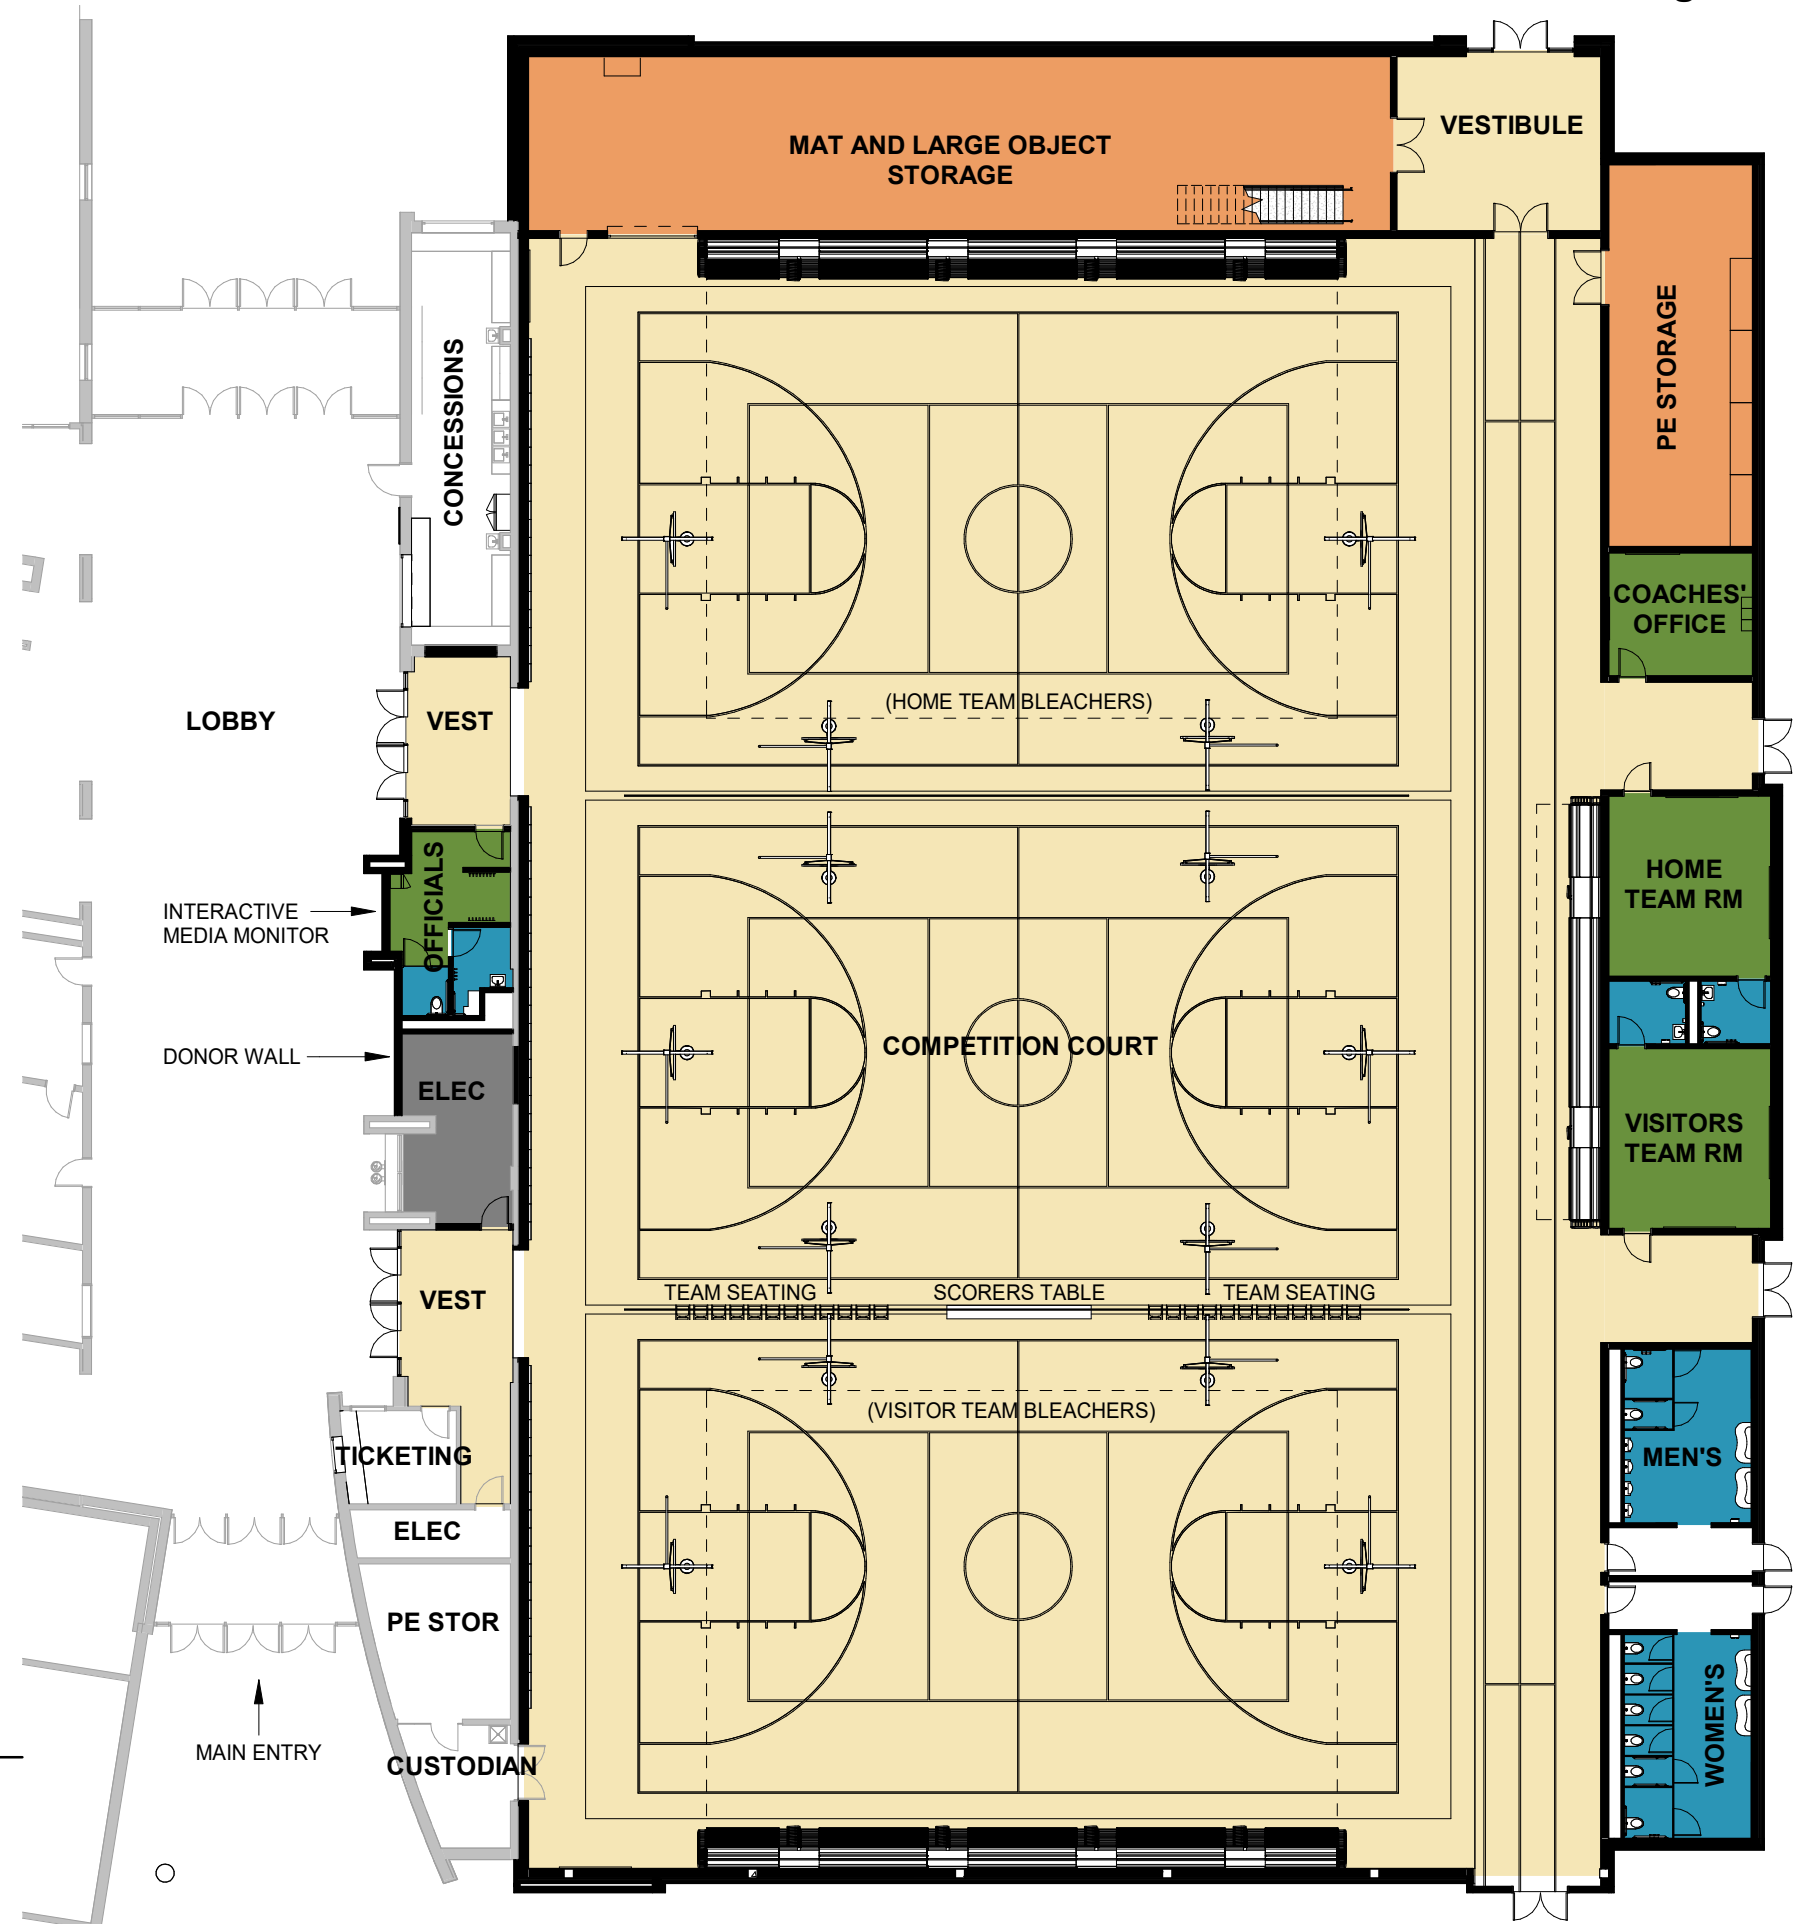

# Seneca High School Gymnasium Addition

Seneca High School

June 15, 2022

**1 SITE PLAN**  
 1" = 100'-0"  
 0 75' 150'

### BLEACHER COUNT:

MAIN BLEACHERS: 936 SEATS (EACH)

BAND BLEACHERS: 98 SEATS

TOTAL SEATING: 1,970 SEATS

### FUNCTION LEGEND

- ACTIVITY & CIRCULATION
- SUPPORT SPACES
- TOILETS
- MECH/ELEC
- STORAGE

**1 GYMNASIUM ADDITION PLAN**  
 3/64" = 1'-0"  
 0 16' 32'

6/13/2022 6:48:46 PM  
 BIM 360://223002- Seneca HS Gymnasium Addition/Seneca HS Central (2021)\_Arch.rvt  
 BIM 360://223002- Seneca HS Gymnasium Addition/Seneca HS Central (2021)\_Arch.rvt