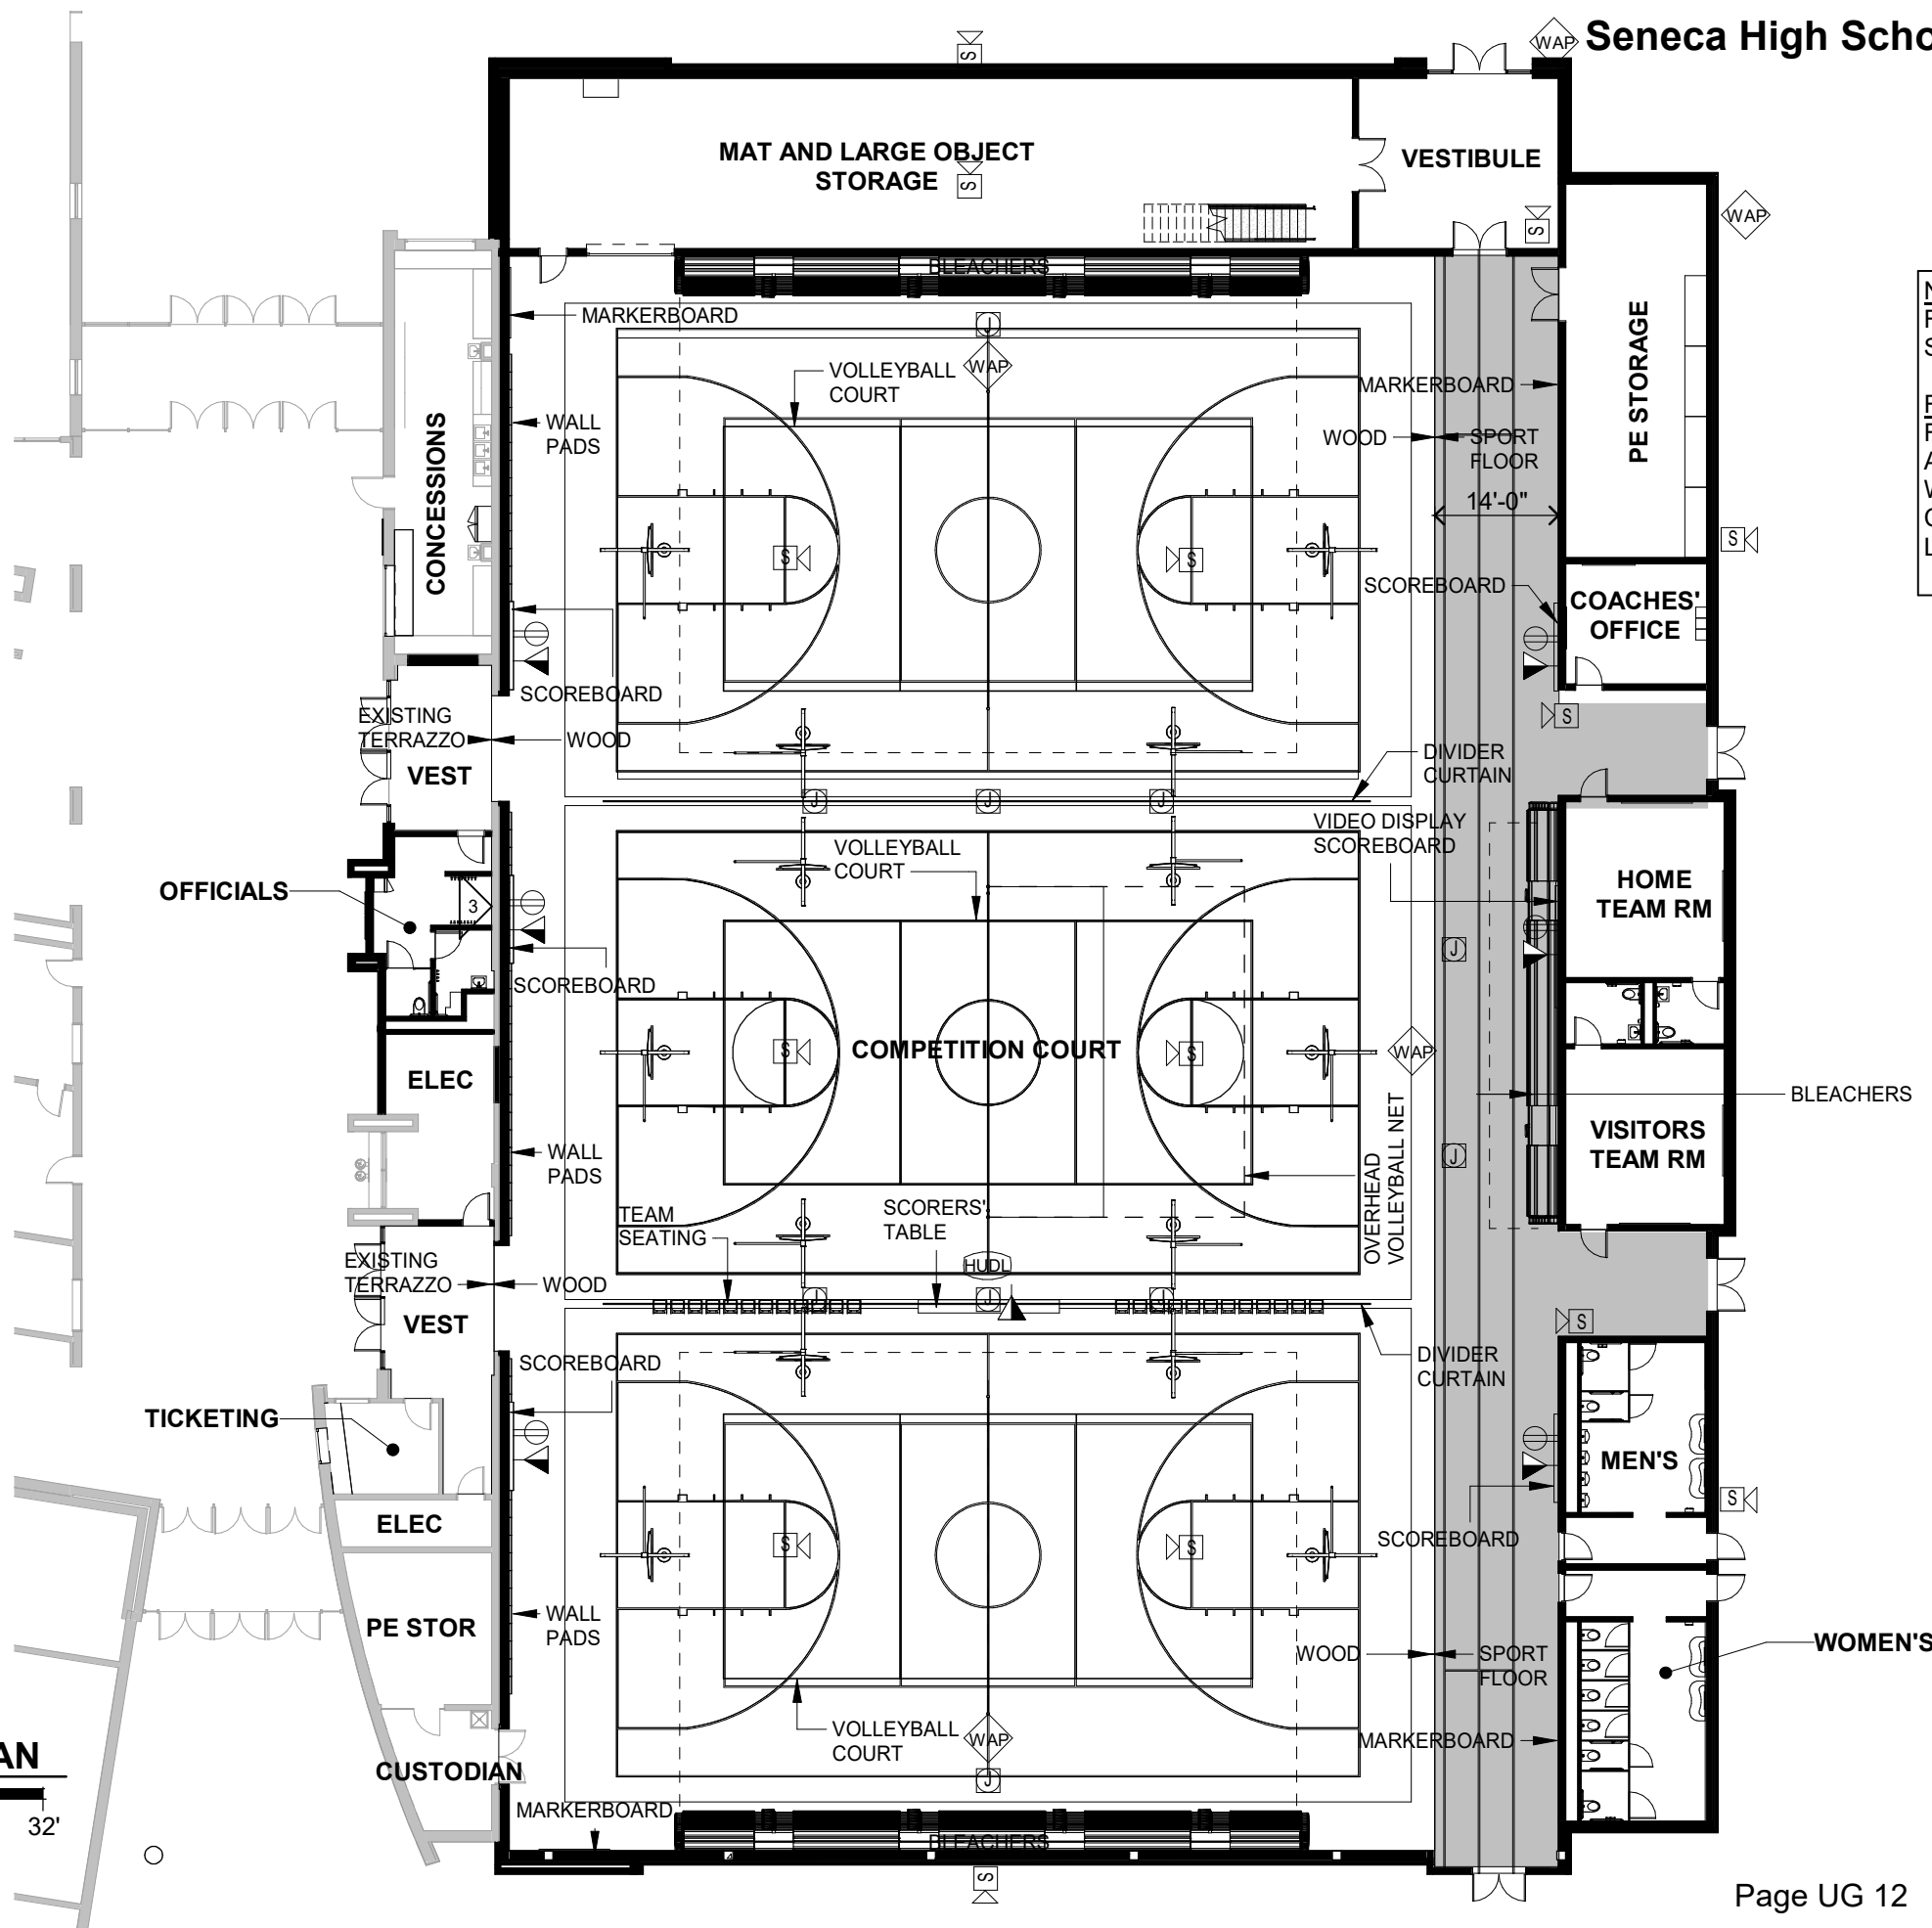

Seneca High School Gymnasium Addition

Seneca High School
June 15, 2022

NOTES:
REINSTALL MAT LIFTS IN LARGE STORAGE ROOM

FINISHES:
FLOORING- WOOD AND RUBBER ATHLETIC FLOOR
WALLS- CMU AND PAINT
CEILING- EXPOSED
LIGHTING- LED

ELECTRICAL SYMBOL KEY

- PHONE
- DUPLEX RECEPTACLE
- DOUBLE DUPLEX RECEPTACLE
- SURFACE MOUNT DEVICES
- SINGLE LIGHT SWITCH
- WALL OR CEILING PROJECTOR
- TV OUTLET (HIGH AND/OR LOW)
- DATA OUTLET
- FLOOR BOX (POWER AND DATA)
- CAMERA
- HUDL CAMERA
- WIRELESS ACCESS POINT
- NETWORK BOX
- VAPE SENSOR

1 GYMNASIUM ADDITION PLAN

3/64" = 1'-0"