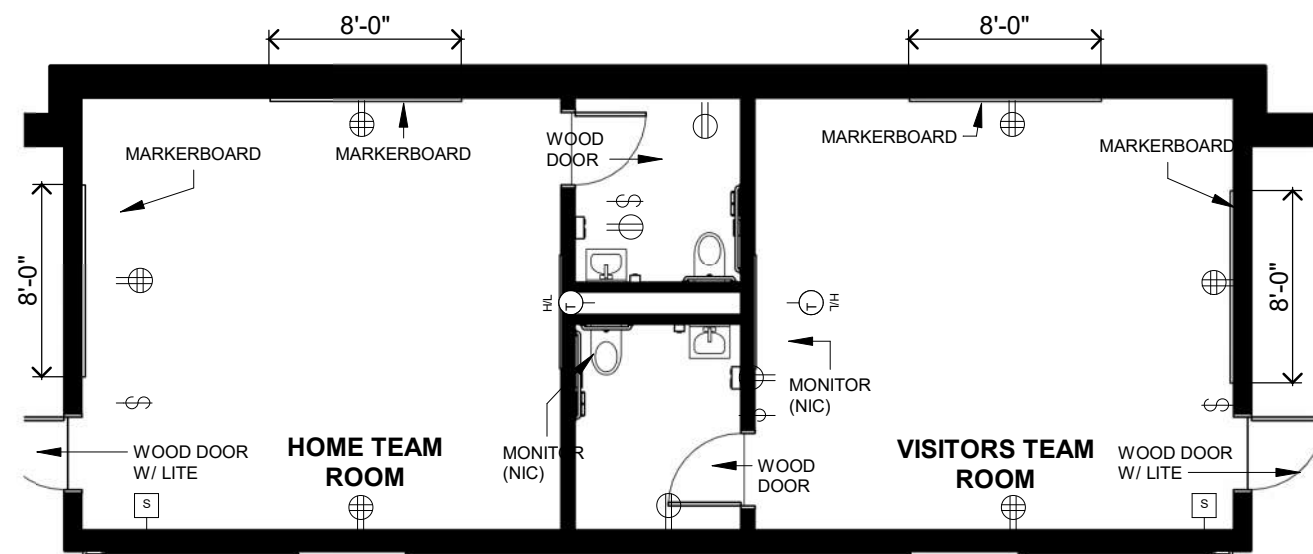

## 1 GYMNASIUM ADDITION PLAN

3/64" = 1'-0"

2 TEAMS ROOMS AXON

**NOTES:**

**FINISHES:**  
 FLOORING- LVT  
 TOILET FLOORING- TILE  
 WALLS- PAINT  
 CEILING- ACT  
 LIGHTING- LED

**ELECTRICAL SYMBOL KEY**

- ☎ PHONE
- ⊕ DUPLEX RECEPTACLE
- ⊕⊕ DOUBLE DUPLEX RECEPTACLE
- ☐▽ SURFACE MOUNT DEVICES
- ⚡ SINGLE LIGHT SWITCH
- ☐☐ WALL OR CEILING PROJECTOR
- ☐☐ TV OUTLET (HIGH AND/OR LOW)
- ☐ DATA OUTLET
- ☐ J FLOOR BOX (POWER AND DATA)
- ☐ S CAMERA
- ☐ HUDL HUDL CAMERA
- ☐ WAP WIRELESS ACCESS POINT
- ☐ B NETWORK BOX
- ☐ V VAPE SENSOR

1 TEAMS ROOMS  
 1/8" = 1'-0"  
 0 6' 12'